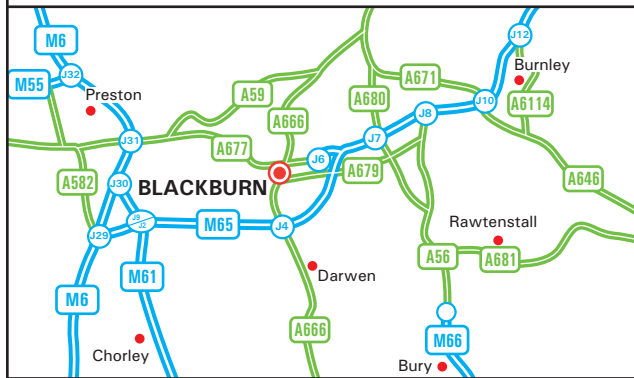

TRAINING 2000

TRAINING 2000 Ltd
Unit D1 - D3
Challenge Way
Baris Industrial Estate
Blackburn BB1 5QB

Tel: 01254 660001 - Fax: 01254 54424
www.training2000.co.uk
email: info@training2000.co.uk